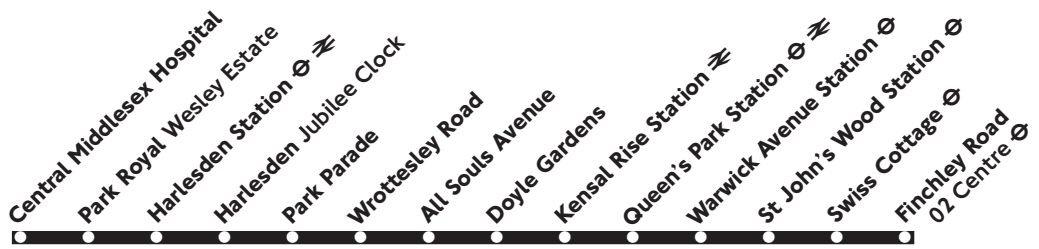

187

Central Middlesex Hospital - Harlesden - Finchley Road

Daily

Monday - Friday

Central Middlesex Hospital	0440	0620	0635	0650	0702	0714	0724		1830	1845	1900	1915	1930	1945	2000
Harlesden Jubilee Clock	0448	Then	0628	0643	0658	0710	0722	0732	Then	1840	1853	1908	1923	1938	2008
Kensal Rise Station	0456	every	0636	0651	0706	0719	0731	0743	about	1851	1902	1917	1932	1947	2002
Queen's Park Station	0500	20 minutes	0640	0656	0711	0724	0736	0749	every	1856	1907	1922	1937	1952	2007
Warwick Avenue Station	0506	until	0646	0703	0718	0731	0743	0758	12 minutes	1903	1914	1929	1944	1959	2014
Swiss Cottage Station	0513		0653	0711	0726	0740	0755	0810	until	1913	1924	1939	1954	2008	2021
Finchley Road 02 Centre	0517		0657	0715	0730	0745	0800	0815		1918	1929	1944	1959	2012	2025
Central Middlesex Hospital	2015		2300	2320	2340	2400									
Harlesden Jubilee Clock	2023	Then	2308	2328	2348	0008									
Kensal Rise Station	2031	every	2316	2336	2356	0016									
Queen's Park Station	2035	15 minutes	2320	2340	2400	0020									
Warwick Avenue Station	2041	until	2326	2346	0006	0026									
Swiss Cottage Station	2048		2333	2353	0013	0033									
Finchley Road 02 Centre	2052		2337	2357	0017	0037									

Finchley Road 02 Centre Ⓞ	2310			0050										
Swiss Cottage Station Ⓞ	2315	Then		0055										
Warwick Avenue Station Ⓞ	2323	every		0103										
Queen's Park Station Ⓞ ⇌	2329	20 minutes		0109										
Kensal Rise Station ⇌	2333	until		0113										
Harlesden Jubilee Clock	2341			0121										
Central Middlesex Hospital	2349			0129										

Finchley Road 02 Centre Ⓞ	2150	2210		0050										
Swiss Cottage Station Ⓞ	2156	2215	Then	0055										
Warwick Avenue Station Ⓞ	2205	2223	every	0103										
Queen's Park Station Ⓞ ⇌	2211	2229	20 minutes	0109										
Kensal Rise Station ⇌	2215	2233	until	0113										
Harlesden Jubilee Clock	2223	2241		0121										
Central Middlesex Hospital	2231	2249		0129										